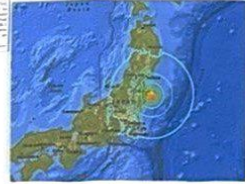

Coast Guard jet was on third flight in 24 hours

A Japanese Coast Guard jet was on its third flight in 24 hours as it searched for survivors in the aftermath of a major earthquake. The jet was part of a search and rescue mission that involved several other aircraft and ground teams. The search is ongoing, and rescuers are hopeful that more survivors will be found.

SERIES OF QUAKES HITS JAPAN

NAME OF THE HAZARDS	DATE & TIME	MAGNITUDE (Mw)	No. OF CASUALTIES
TOHOKU TSUNAMI	11th March 2011, 14:46 JST	9.0 Mw	15,881 dead, 19,769 dead
FUKUSHIMA EARTHQUAKE	22 Nov. 2016 05:59 JST	7.4 Mw	15 injured
ISHIKAWA EARTHQUAKE	5th May 2023 14:04 JST	6.3 Mw	1 dead, 44 injured
Noto Earthquake	1st Jan. 2024 16:09 JST	7.6 Mw	1120 injured, 24 missing

NOTO EARTHQUAKE

TOHOKU TSUNAMI

FUKUSHIMA EARTHQUAKE

Bar Diagram of Magnitudes of different hazards

Pie chart of the no. of casualties of the hazards

Causes
 Convergence of a number of plates below the surface
 • Volcanic Eruptions,
 • Underground explosion,
 • Human activities

Effects
 • Loss of life & property
 • Emergence of a new land in the coastal areas (250 metres)

ISHIKAWA EARTHQUAKE !!

Earthquake Phone Zone of Japan.