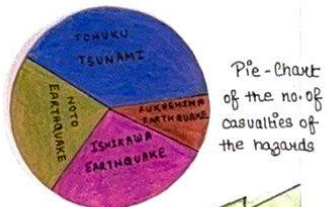

DEMAS TAJUE SITHAJON IN JAPAN

JAPAN
COORDINATES :-
36.2048°N ; 138.2529°E
CAPITAL :-
TOKYO, 35°41'N 139°46'E
AREA :-
377,975 km²
POPULATION :-
125,410,877

NEWS

Probe focus on communication

Japan's government is probing the communication breakdown that led to the crash of a passenger jet on a runway in Osaka last week. The probe is expected to focus on the communication between the pilot and air traffic controllers, as well as the airport's emergency procedures.

Quake rescuers race against time in Japan

Rescuers in Japan are racing against time to search for survivors in the aftermath of a major earthquake. The quake, which struck the island of Honshu, has caused widespread destruction and left many people trapped under rubble. Rescuers are working around the clock to locate survivors and provide medical aid.

Coast Guard jet was on third flight in 24 hours

A Japanese Coast Guard jet was on its third flight in 24 hours as it searched for survivors in the aftermath of a major earthquake. The jet was part of a search and rescue mission that involved several other aircraft and ground teams. The search is ongoing, and rescuers are hopeful that more survivors will be found.

SERIES OF QUAKES HITS JAPAN

NAME OF THE HAZARDS	DATE & TIME	MAGNITUDE (Mw)	No. OF CASUALTIES
TOHOKU TSUNAMI	11th March 2011, 14:46 JST	9.0 Mw	15,881 dead, 19,769 dead
FUKUSHIMA EARTHQUAKE	22 Nov. 2016 05:59 JST	7.4 Mw	15 injured
ISHIKAWA EARTHQUAKE	5th May 2023 14:04 JST	6.3 Mw	1 dead, 44 injured
Noto Earthquake	1st Jan. 2024 16:09 JST	7.6 Mw	1120 injured, 24 missing

NOTO EARTHQUAKE

TOHOKU TSUNAMI

FUKUSHIMA EARTHQUAKE

Causes
Convergence of a number of plates below the surface
• Volcanic Eruptions,
• Underground explosion,
• Human activities