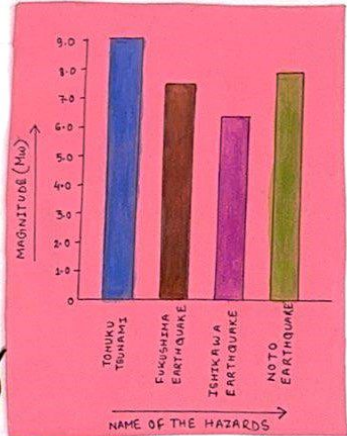

DEMAS TAJUE SITHAJON IN JAPAN

JAPAN
 COORDINATES :-
 36.2048°N ; 138.2529°E
 CAPITAL :-
 TOKYO, 35°41'N 139°46'E
 AREA :-
 377,975 km²
 POPULATION :-
 125,410,877

NEWS

Probe focus on communication

Japan's government is probing the communication breakdown that led to the crash of a passenger jet on a runway in Osaka last week. The probe is expected to focus on the communication between the pilot and air traffic controllers, as well as the airport's emergency procedures.

Quake rescuers race against time in Japan

Rescuers in Japan are racing against time to search for survivors in the aftermath of a major earthquake. The quake, which struck the island of Honshu, has caused widespread destruction and left many people trapped under rubble. Rescuers are working around the clock to locate survivors and provide medical aid.

Coast Guard jet was on third flight in 24 hours

A Japanese Coast Guard jet was on its third flight in 24 hours as it searched for survivors in the aftermath of a major earthquake. The jet was part of a search and rescue mission that involved several other aircraft and ground teams. The search is ongoing, and rescuers are hopeful that more survivors will be found.

NOTO EARTHQUAKE

TOHOKU TSUNAMI

FUKUSHIMA EARTHQUAKE

Bar Diagram of Magnitudes of different hazards

Pie chart of the no. of casualties of the hazards

Causes
 Convergence of a number of plates below the surface
 • Volcanic Eruptions,
 • Underground explosion,
 • Human activities